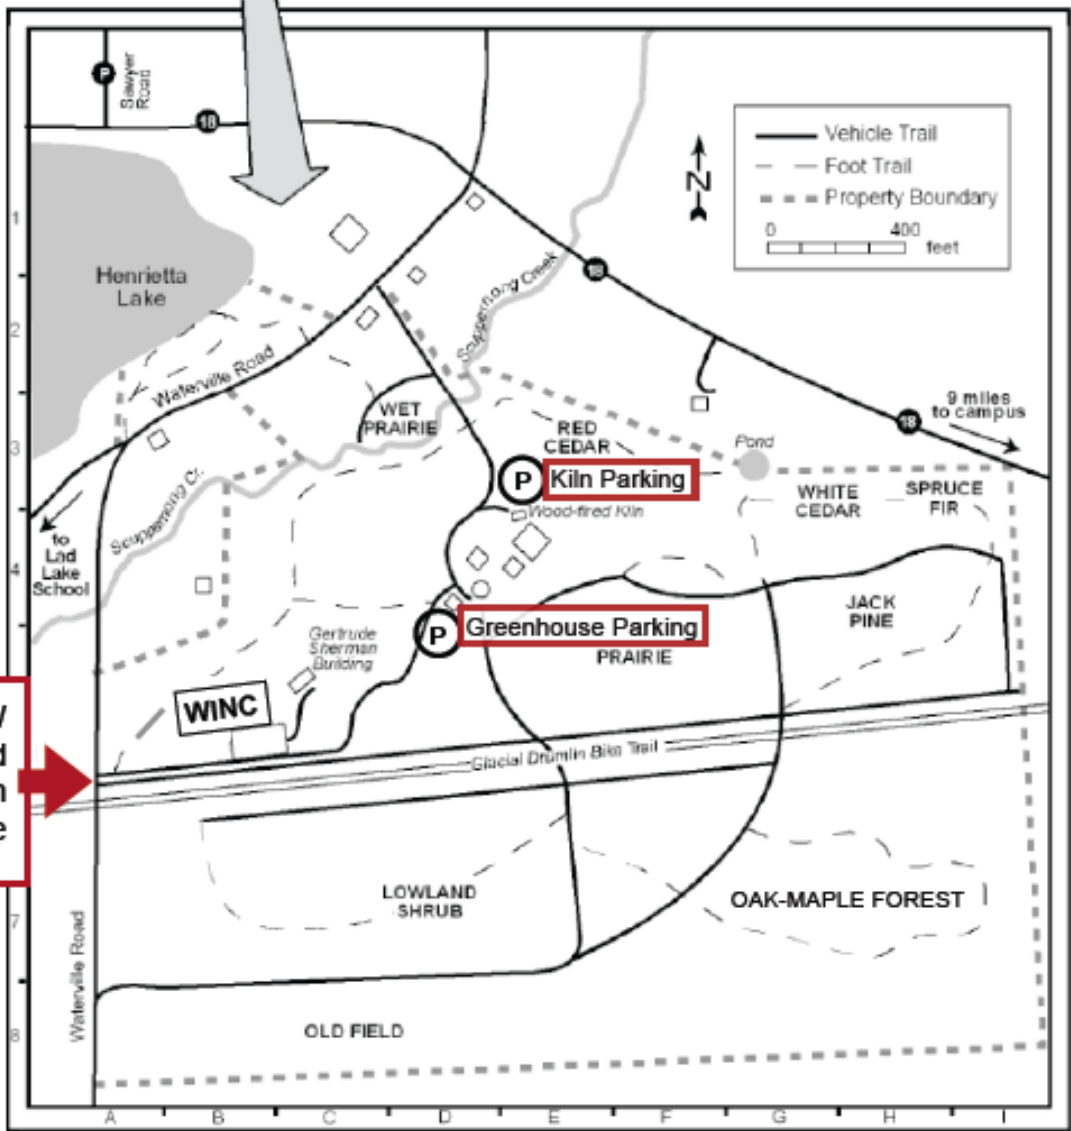

UW-Waukesha Field Station map

Enter the Field Station off of Waterville Rd., and find parking at the Greenhouse and Kiln Parking Lots.

UWW Field Station Entrance