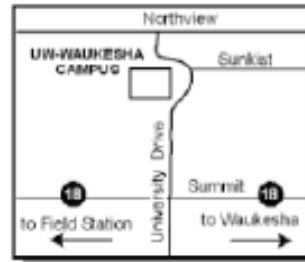

UW-Waukesha Field Station map

Enter the Field Station off of Waterville Rd., and find parking at the Greenhouse and Kiln Parking Lots.

UWW Field Station Entrance